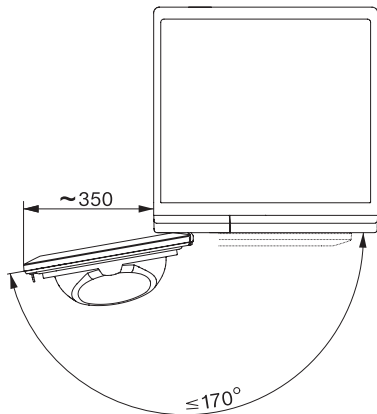

TEL785WP EcoSpeed&Steam&9kg
Sušička s tepelným čerpadlem T1:
s funkcí SteamFinish, DryCare 40 a SilenceDrum pro šetrné sušení.

T1 installation drawing, slanted facia, straight facia, measures in mm

T1 drawing, slanted facia, straight facia, measures in mm

T1 drawing, slanted facia, straight facia, with porthole, measures in mm

T1 drawing, slanted facia, straight facia, measures in mm