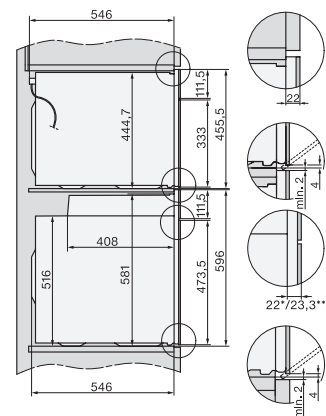

H2xxx-1 B/BP/E/I/IP, H7xxx B/BP/BM/BMX, installation drawings