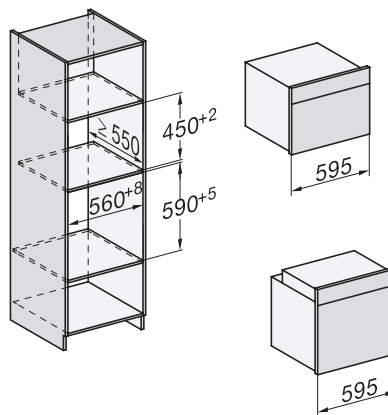

H 7565 BP

Pečící trouba

v perfektně kombinovatelném designu s pokrmovým teploměrem a BrillantLight

installation H7000 XL, installation drawing

side view H7000 XL, installation drawings

built-in H7000 XL, installation drawing

H226x-1B/BP/E/EP/I/IP, H2x6xB/BP, H7x6xB/BP/BPX, installation drawings

H226x-1B/BP/E/EP/I/IP, H2760B/BP, H28x0B/BP, H7x40BM/BMX, H7x6xB/BP/BPX, installation drawings

ESW7030, installation drawings

side view H7000 XL build-under, installation drawing