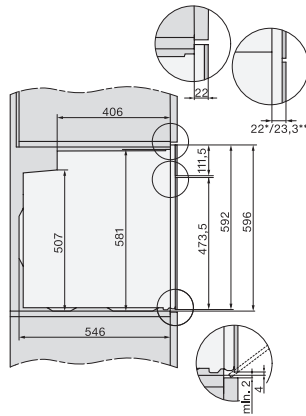

H 7565 BP

Pečící trouba

v perfektně kombinovatelném designu s pokrmovým teploměrem a BrillantLight

installation H7000 XL, installation drawing

side view H7000 XL, installation drawings

built-in H7000 XL, installation drawing

H226x-1B/BP/E/EP/I/IP, H2x6xB/BP, H7x6xB/BP/BPX, installation drawings

H226x-1B/BP/E/EP/I/IP, H2760B/BP, H28x0B/BP, H7x40BM/BMX, H7x6xB/BP/BPX, installation drawings

ESW7030, installation drawings

side view H7000 XL build-under, installation drawing