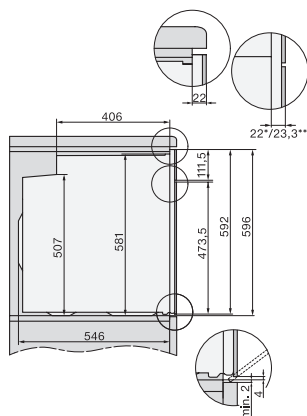

H 7565 BP

Pečící trouba

v perfektně kombinovatelném designu s pokrmovým teploměrem a BrillantLight

installation H7000 XL, installation drawing

side view H7000 XL, installation drawings

built-in H7000 XL, installation drawing

H226x-1B/BP/E/EP/I/IP, H2x6xB/BP, H7x6xB/BP/BPX, installation drawings

H226x-1B/BP/E/EP/I/IP, H2760B/BP, H28x0B/BP, H7x40BM/BMX, H7x6xB/BP/BPX, installation drawings

ESW7030, installation drawings

side view H7000 XL build-under, installation drawing