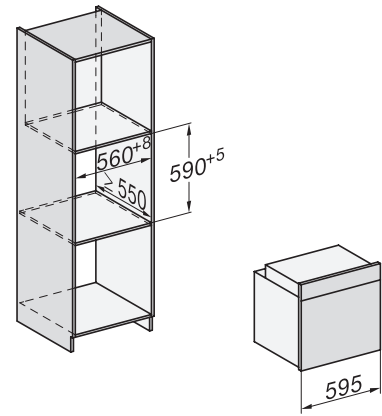

H 7565 BP

Pečící trouba

v perfektně kombinovatelném designu s pokrmovým teploměrem a BrillantLight

installation H7000 XL, installation drawing

side view H7000 XL, installation drawings

built-in H7000 XL, installation drawing

H226x-1B/BP/E/EP/I/IP, H2x6xB/BP, H7x6xB/BP/BPX, installation drawings

H226x-1B/BP/E/EP/I/IP, H2760B/BP, H28x0B/BP, H7x40BM/BMX, H7x6xB/BP/BPX, installation drawings

ESW7030, installation drawings

side view H7000 XL build-under, installation drawing