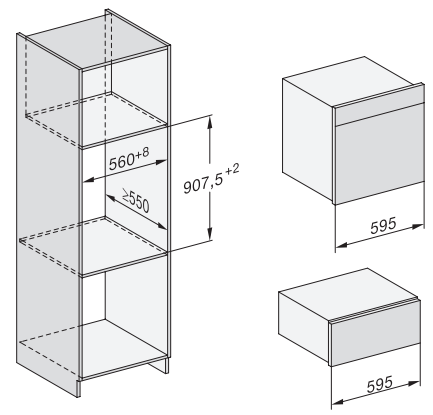

H 7565 BP

Pečící trouba

v perfektně kombinovatelném designu s pokrmovým teploměrem a BrillantLight

installation H7000 XL, installation drawing

side view H7000 XL, installation drawings

built-in H7000 XL, installation drawing

H226x-1B/BP/E/EP/I/IP, H2x6xB/BP, H7x6xB/BP/BPX, installation drawings

H226x-1B/BP/E/EP/I/IP, H2760B/BP, H28x0B/BP, H7x40BM/BMX, H7x6xB/BP/BPX, installation drawings

ESW7030, installation drawings

side view H7000 XL build-under, installation drawing