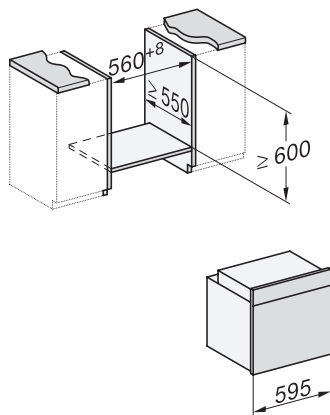

H 7565 BP

Pečící trouba

v perfektně kombinovatelném designu s pokrmovým teploměrem a BrillantLight

installation H7000 XL, installation drawing

side view H7000 XL, installation drawings

built-in H7000 XL, installation drawing

H226x-1B/BP/E/EP/I/IP, H2x6xB/BP, H7x6xB/BP/BPX, installation drawings

H226x-1B/BP/E/EP/I/IP, H2760B/BP, H28x0B/BP, H7x40BM/BMX, H7x6xB/BP/BPX, installation drawings

ESW7030, installation drawings

side view H7000 XL build-under, installation drawing