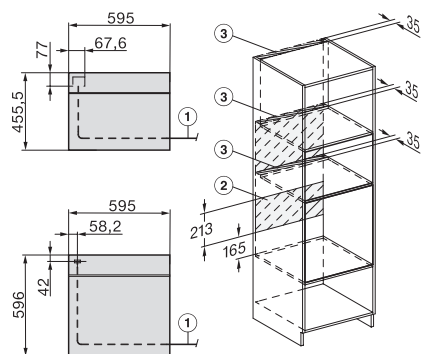

H226x-1B/BP/E/EP/I/IP, H2x6xB/BP, H7x6xB/BP/BPX, installation drawings

H226x-1B/BP/E/EP/I/IP, H2760B/BP, H28x0B/BP, H7x40BM/BMX, H7x6xB/BP/BPX, installation drawings

ESW7030, installation drawings

side view H7000 XL build-under, installation drawing

H7x65BP, H7145BM, H7165B, H7365B, H2756B, H2765B/BP, DGC7151, DGC7351 installation drawings

H2xxx-1 B/BP/E/I/IP, H7xxx B/BP/BM/BMX, installation drawings

H 7565 BP

Pečicí trouba

v perfektně kombinovatelném designu s pokrmovým teploměrem a BrillantLight

H2xxx-1 B/BP/E/I/IP, H7xxx B/BP/BM/BMX, installation drawings