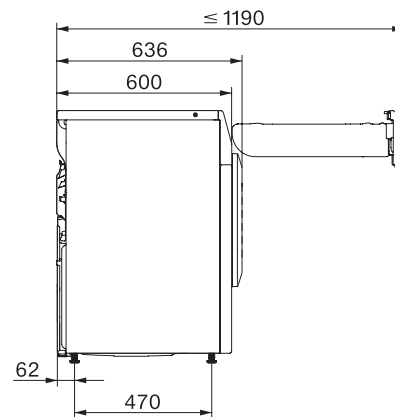

TEL695WP 125 Gala Edition

Sušička s tepelným čerpadlem T1:

s funkcemi SteamFinish a DryCare 40 pro šetrnou péči o prádlo.

T1 installation drawing, slanted facia or straight facia, measures in mm

T1 drawing, slanted facia or straight facia, measures in mm

T1 drawing, slanted facia or straight facia, with porthole, measures in mm

T1 drawing, slanted facia or straight facia, measures in mm