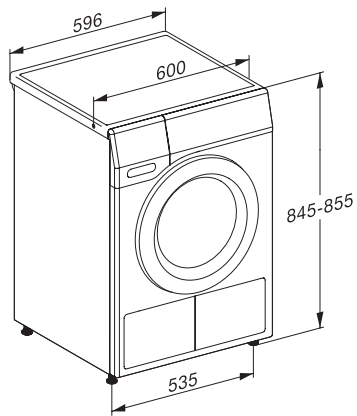

TEL695WP 125 Gala Edition

Sušička s tepelným čerpadlem T1:

s funkcemi SteamFinish a DryCare 40 pro šetrnou péči o prádlo.

T1 installation drawing, slanted facia or straight facia, measures in mm

T1 drawing, slanted facia or straight facia, measures in mm

T1 drawing, slanted facia or straight facia, with porthole, measures in mm

T1 drawing, slanted facia or straight facia, measures in mm