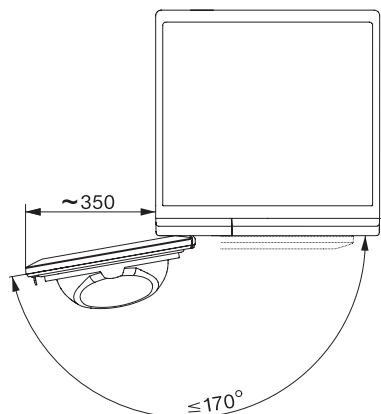

TEL695WP 125 Gala Edition

Sušička s tepelným čerpadlem T1:

s funkcemi SteamFinish a DryCare 40 pro šetrnou péči o prádlo.

T1 installation drawing, slanted facia or straight facia, measures in mm

T1 drawing, slanted facia or straight facia, measures in mm

T1 drawing, slanted facia or straight facia, with porthole, measures in mm

T1 drawing, slanted facia or straight facia, measures in mm