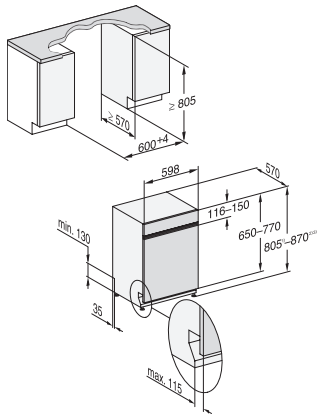

G7000, integrated dishwasher, 60cm (installation drawing)