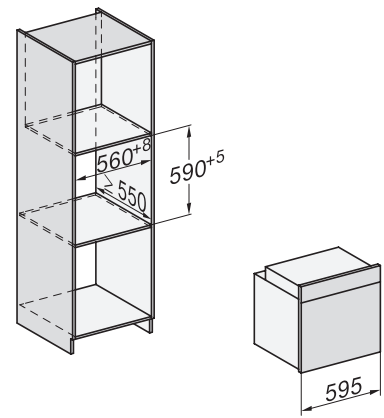

H 2861-1 B 125 Edition

Pečicí trouba

v kombinovatelném designu s funkcí AirFry, síťovým propojením a PerfectClean.

installation H7000 XL, installation drawing

side view H7000 XL, installation drawings

built-in H7000 XL, installation drawing

Installation H7000 XL underframe, installation drawings

H7000 handle, installation drawing

side view H7000 XL build-under, installation drawing