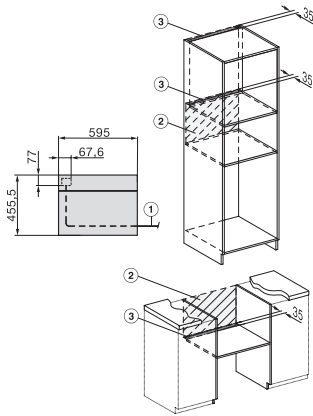

## H 7440 BMX 125 Gala Ed

Kompaktní pečicí trouba s mikrovlnou bez rukojeti  
s automatickými programy a kombinovanými provozními způsoby

side view H7000 BM, installation drawings

built-in H7000 BM, installation drawing

built-in H7000 BM build-under, installation drawings

installation H7000 BM, installation drawing

Installation H7000 BM XL, installation drawings

side view H7000 BM build-under, installation drawings

side view Kombi BM XL, installation drawings