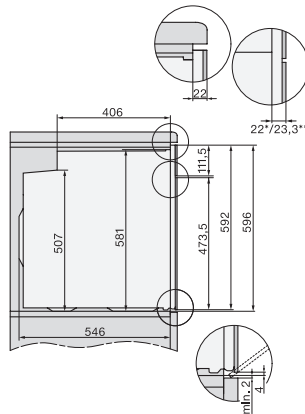

H 2467 BP ACTIVE

Pečící trouba

v moderním designu s funkcí propojení, pyrolýzou a výsuvnými pojezdy FlexiClip.

installation H7000 XL, installation drawing

side view H7000 XL, installation drawings

built-in H7000 XL, installation drawing

Installation H7000 XL underframe, installation drawings

side view H7000 XL build-under, installation drawing

H2465B, H2465BP, H2466B, H2466BP, H2467B, H2467BP, H2468B, H2468BP, H2469B, H2469BP installation drawings