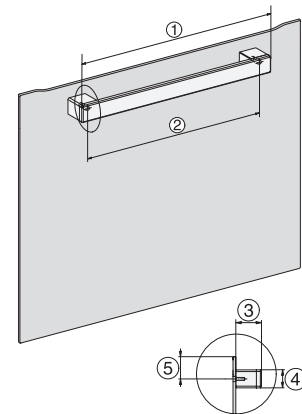

H 2467 BP ACTIVE

Pečící trouba

v moderním designu s funkcí propojení, pyrolýzou a výsuvnými pojezdy FlexiClip.

installation H7000 XL, installation drawing

side view H7000 XL, installation drawings

built-in H7000 XL, installation drawing

Installation H7000 XL underframe, installation drawings

side view H7000 XL build-under, installation drawing

H2465B, H2465BP, H2466B, H2466BP, H2467B, H2467BP, H2468B, H2468BP, H2469B, H2469BP installation drawings